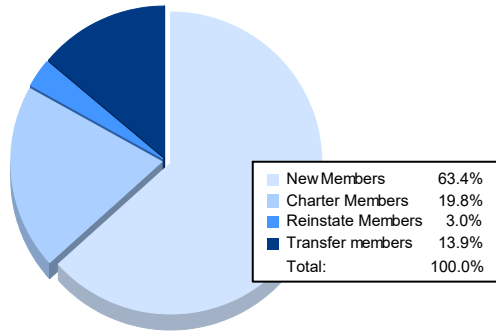

Year	New Clubs	Dropped Clubs	Gain/ Loss Clubs	New Members	Charter Members	Reinstate Members	Transfer Members	Total Member Added	Total Members Dropped	Gain/ Loss Members
2016-2017	0	1	-1	130	0	1	29	160	187	-27
2017-2018	2	4	-2	72	47	2	17	138	154	-16
2018-2019	1	0	1	97	27	1	12	137	167	-30
2019-2020	0	1	-1	84	1	1	29	115	142	-27
2020-2021	1	1	0	64	20	3	14	101	113	-12
<b>Average</b>	<b>1</b>	<b>1</b>	<b>-1</b>	<b>89</b>	<b>19</b>	<b>2</b>	<b>20</b>	<b>130</b>	<b>153</b>	<b>-22</b>

### Membership Composition June 2021 Cumulative